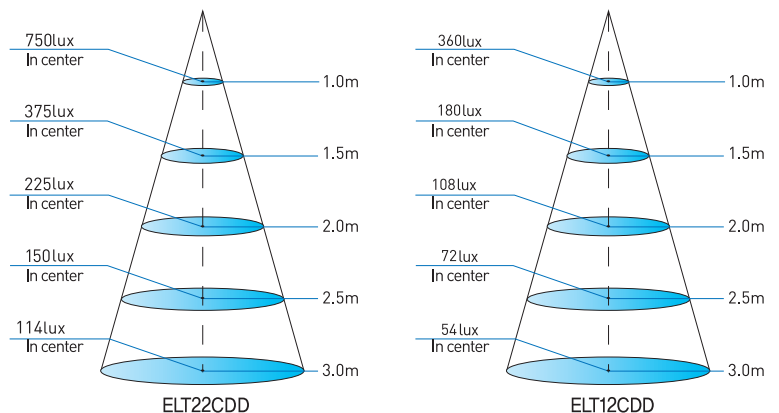

직관형 LED램프

Items	1,198mm, 22W		580mm, 12W	
	ELT22CDD	ELT22CWD	ELT12CDD	ELT12CWD
Power	22W		12W	
Input	DC 570mA, 40V		DC 350mA, 34V	
Type	Diffuser Cover			
Flux	2,400 lm	2,200 lm	1,250 lm	1,170 lm
Efficiency	110 lm/W	100 lm/W	105 lm/W	99 lm/W
Color Rendering	80 Ra	80 Ra	80 Ra	80 Ra
Illuminance @1m	750 lux	700 lux	360 lux	350 lux
Lifetime	50,000 hr			
Color Temp.	Cool White(5,700 K)	Warm White(3,000 K)	Cool White(5,700 K)	Warm White(3,000 K)
Direction Angle	150°			
Base Type	G13			
Dimension	1,198mm(4ft.) / Ø25.6mm		580mm/590mm(2ft.) / Ø25.6mm	
Weight	360g		175g	
Temp. Range	Operating : -10°~ 40°C			

CONNECTION DIAGRAM

AC-DC Converter type

거리별조도

Items	900mm, 14W	1,500mm, 25W	1,800mm, 30W	2,400mm, 40W
	ELT14CDD/ELT14CWD	ELT25CDD/ELT25CWD	ELT30CDD/ELT30CWD	ELT40CDD/ELT40CDD
Power	14W	25W	30W	40W
Input	DC 24V	DC 24V	DC 24V	DC 24V
Type	Diffuser Cover			
Flux	1,260 lm	2,250 lm	2,610 lm	3,510 lm
Efficiency	90 lm/W	90 lm/W	90 lm/W	90 lm/W
Color Rendering	80 Ra	80 Ra	80 Ra	80 Ra
Lifetime	50,000 hr			
Color Temp.	Cool White(5,700 K) / Warm White(3,000 K)			
Direction Angle	150°			
Base Type	G13/R17d			
Dimension	894mm(3ft.) / Ø25.6mm	1,499mm(5ft.) / Ø25.6mm	1,763mm(6ft.) / Ø25.6mm	2,367mm(8ft.) / Ø25.6mm
Weight	262g	445g	519g	693g
Temp. Range	Operating : -10° ~ 40°C			