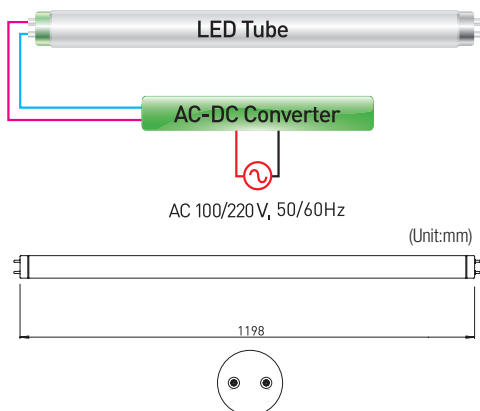

직관형 LED램프

Items	1,198mm, 22W		580mm, 12W	
	ELT22CDD	ELT22CWD	ELT12CDD	ELT12CWD
Power	22W		12W	
Input	DC 570mA, 40V		DC 350mA, 34V	
Type	Diffuser Cover			
Flux	2,400 lm	2,200 lm	1,250 lm	1,170 lm
Efficiency	110 lm/W	100 lm/W	105 lm/W	99 lm/W
Color Rendering	80 Ra	80 Ra	80 Ra	80 Ra
Illuminance @1m	750 lux	700 lux	360 lux	350 lux
Lifetime	50,000 hr			
Color Temp.	Cool White(5,700 K)	Warm White(3,000 K)	Cool White(5,700 K)	Warm White(3,000 K)
Direction Angle	150°			
Base Type	G13			
Dimension	1,198mm(4ft.) / Ø25.6mm		580mm/590mm(2ft.) / Ø25.6mm	
Weight	360g		175g	
Temp. Range	Operating : -10°~ 40°C			

CONNECTION DIAGRAM

AC-DC Converter type

거리별조도

Items	900mm, 14W	1,500mm, 25W	1,800mm, 30W	2,400mm, 40W
	ELT14CDD/ELT14CWD	ELT25CDD/ELT25CWD	ELT30CDD/ELT30CWD	ELT40CDD/ELT40CDD
Power	14W	25W	30W	40W
Input	DC 24V	DC 24V	DC 24V	DC 24V
Type	Diffuser Cover			
Flux	1,260 lm	2,250 lm	2,610 lm	3,510 lm
Efficiency	90 lm/W	90 lm/W	90 lm/W	90 lm/W
Color Rendering	80 Ra	80 Ra	80 Ra	80 Ra
Lifetime	50,000 hr			
Color Temp.	Cool White(5,700 K) / Warm White(3,000 K)			
Direction Angle	150°			
Base Type	G13/R17d			
Dimension	894mm(3ft.) / Ø25.6mm	1,499mm(5ft.) / Ø25.6mm	1,763mm(6ft.) / Ø25.6mm	2,367mm(8ft.) / Ø25.6mm
Weight	262g	445g	519g	693g
Temp. Range	Operating : -10° ~ 40°C			